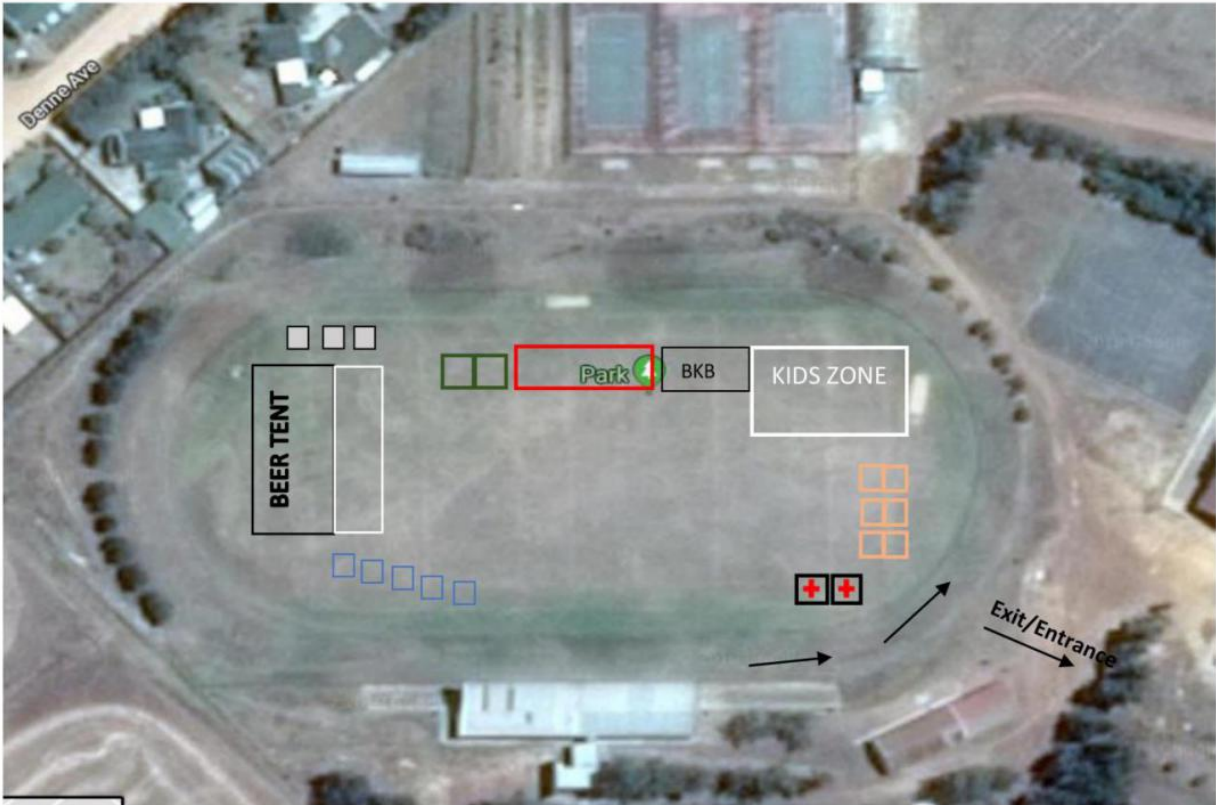

NAPIER WINE & PATATFEES 2019

HOSPITALITY TENTS

SATURDAY JUNE 15TH, 2019

Times: 07:00 - 14:00

6m x 10m Hospitality Space

INSIDE:

- 1x 6m x 6m Freeform Tent**
- 1x White Bar Counter**
- 2x Café Tables**
- 10x Wimbledon Chairs**

OUTSIDE:

- 1x 6m x 4m Picket Fencing enclosed area**
- 6x White Bean Bags**
- 2x Coffee Tables**

PRICE: R5500

SITE LAYOUT

KEY

-  Medical Tents
-  Coke Stage
-  Exhibitor Space
-  Toilets
-  Stalls
-  Hospitality Tents